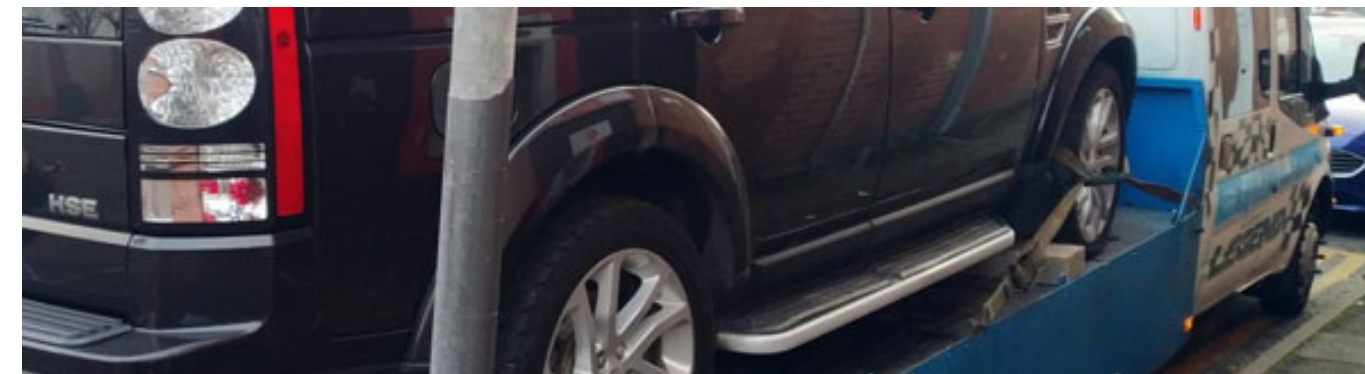

VK RECOVERY BREAKDOWN

24-hour Emergency Recovery Service in Coventry

REPAIRS
TOW

BREAKDOWN RECOVERY SERVICE

At VK Recovery Breakdown we provide the best emergency 24-hour breakdown recovery services in Coventry and its surrounding areas and ensure 100% client convenience.

ABOUT US

VK Recovery Breakdown is a reliable 24-hour car breakdown recovery service that serves Coventry and its surrounding area. All this while we at VK Recovery Breakdown have provided car breakdown & recovery services. We are experts at recovering all kinds of 2 wheelers and 4 wheelers. We recover the vehicles with utmost care to ensure peace of mind for our clients.

KNOW THE DIFFERENT TYPES OF TOW TRUCKS AVAILABLE

A tow truck helps you rescue your vehicle in the event of some unwanted circumstances. The car towing service in Coventry will tell you about the different options available to tow your car! Here are 5 different types of tow trucks that you need to know about. An integrated tow truck combines two separate components into a single machine; the most typical combination is a boom and a wheel lift. These are helpful for jobs that don't require a complete boom truck, and integrated trucks feature controls inside the vehicle, making it easy to pick up a car fast without getting out of the truck. Because the arms are so deeply anchored into the truck's body, these pickups may be either medium- or heavy-duty in size without sacrificing stability or power. So, the next time you are stranded with your vehicle, you know which tow truck to choose! For more details call the best car towing service in Coventry and discuss your requirements!